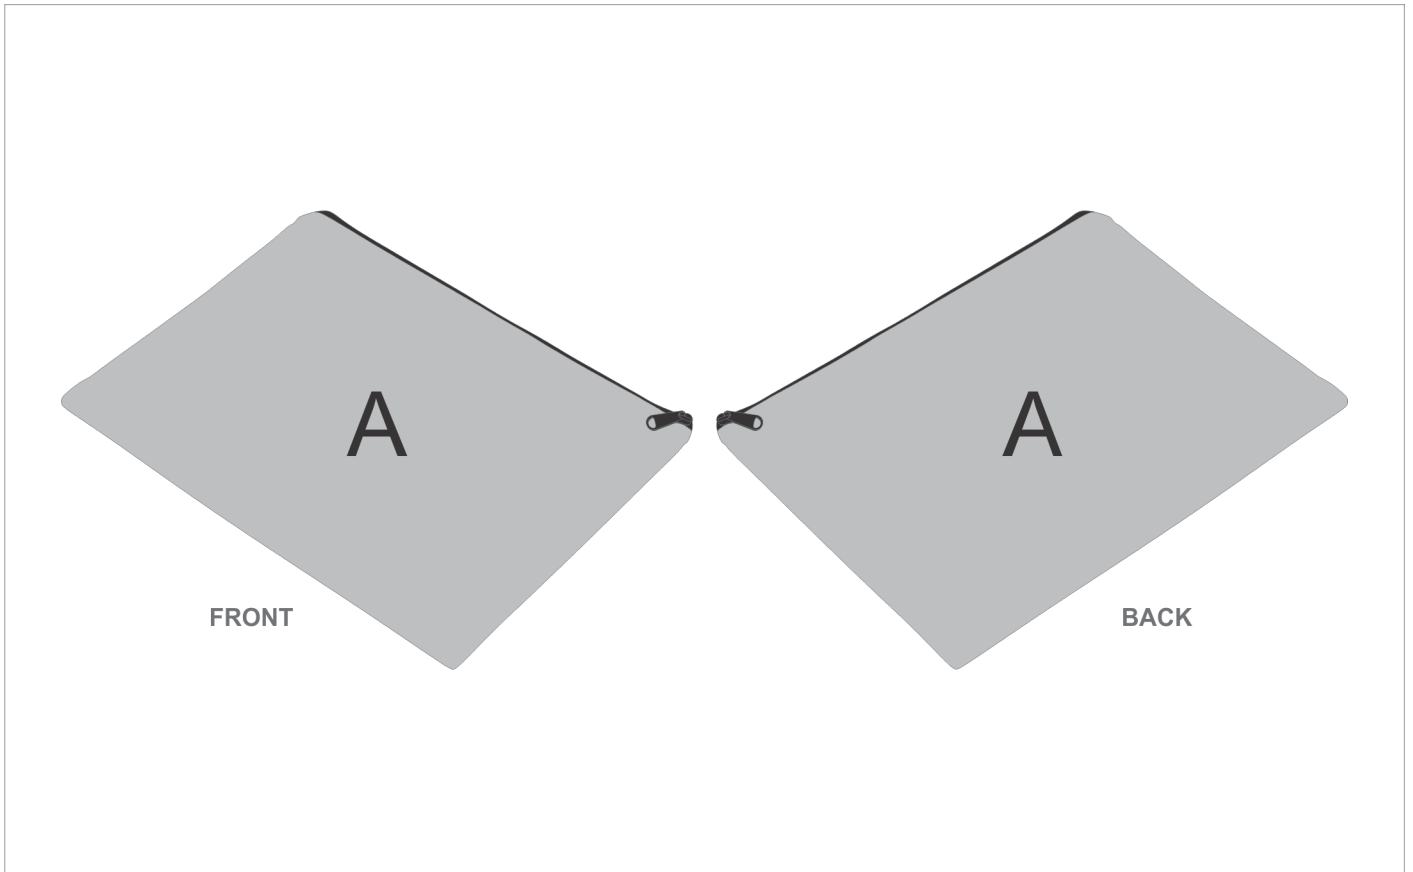

BC-HP-40-G

Hoppla Clifton A4 Document Bag

Need to know:

- Includes 1-Position Sublimation (setup fees apply)
- **Please Note: We cannot guarantee 100% logo Alignment on all Brandable Panels.**

Branding Options:

Position A

1. Custom Sublimation A (CPSUB-A)
Full Colour
Size: 370mm wide x 540mm high